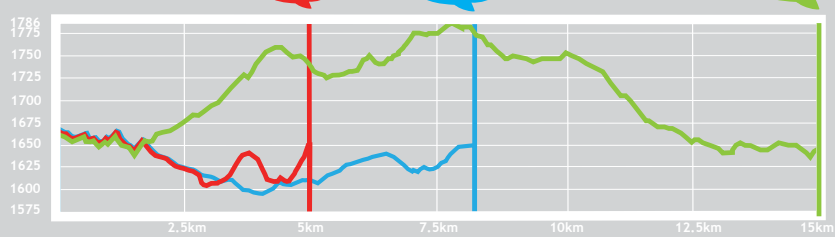

START
 15km from 07:00
 8km from 09:00
 5km from 11:00

-  WATER POINTS
-  DOGGY WATER POINTS
-  PARTICIPANT PARKING IN BOTANICAL GARDENS OR ROOSEVELT HIGH

PROFILE

Routes

SUNDAY 22 JULY 2018