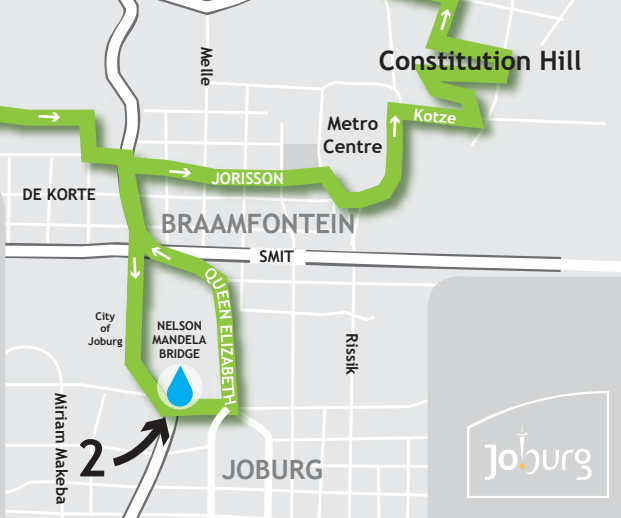

START
 15km from 07:00
 8km from 09:00
 5km from 11:00

-  WATER POINTS
-  DOGGY WATER POINTS
-  PARTICIPANT PARKING IN BOTANICAL GARDENS OR ROOSEVELT HIGH

PROFILE

Routes

SUNDAY 22 JULY 2018